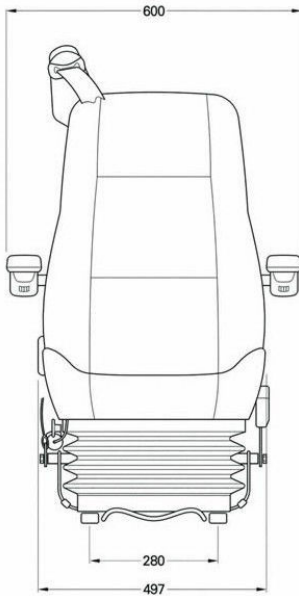

KAB 554B

SPECIFICATION SHEET

CAPITALseating

Standard features:

- 125mm vertical air suspension stroke - manual compressor
- 60mm seat height and tilt adjustment
- Manual weight adjustment 50-150kg
- Front controls
- Lumbar support
- Integrated 3-point belt
- Backrest angle adjustment
- Fore and aft adjustment – 200mm
- Lumbar support
- Fabric trim