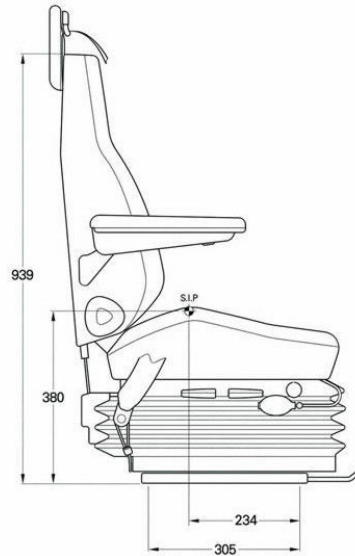

KAB 554B

SPECIFICATION SHEET

CAPITALseating

Standard features:

- 125mm vertical air suspension stroke - manual compressor
- 60mm seat height and tilt adjustment
- Manual weight adjustment 50-150kg
- Front controls
- Lumbar support
- Integrated 3-point belt
- Backrest angle adjustment
- Fore and aft adjustment – 200mm
- Lumbar support
- Fabric trim

Options:

- Adjustable pivoting armrests
- Static or retractable lap belt
- Headrest
- Double acting damper for heavy duty applications

Unit 1, Forward Park, Sheene Road, Leicester,
LE4 1BF, United Kingdom
Tel: +44 (0)116 216 9910
Web: www.capitalseating.co.uk
Email: sales@capitalseating.co.uk