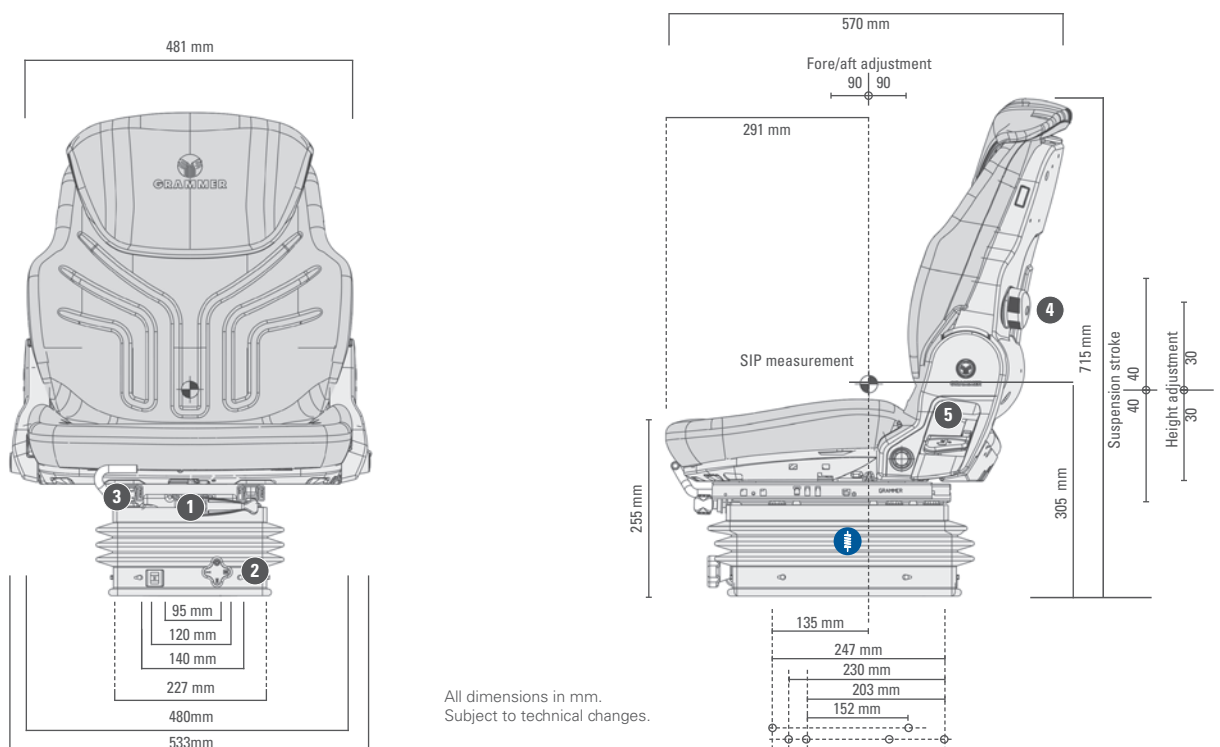

TECHNICAL DATA

COMPACTO® BASIC W

Despite having a mechanical suspension, the Compacto Basic W also boasts plenty of comfort and convenience. The seat can be set to three different heights using an easy-to-turn knob. It is adjusted to the user's weight by moving a lever in front until the marking in a plainly visible readout lines up with the selected seat height. This ensures that enough suspension travel will always be available.

Mechanical Suspension

Mechanical Lumbar Support

Manual Weight Adjustment

Features ● Standard ○ Optional

	COMPACTO® Basic W
Article no. Fabric	1288537
Article no. imitation leather	1047331
Suspension	
● Mechanical suspension	●
Suspension stroke	
80 mm	●
① Weight adjustment	
Adjustment range 50 - 130 kg	●
② Height adjustment	
60 mm, 3-step (mechanical)	●
③ Fore/aft adjustment	●
④ Lumbar support	
Mechanical	●

	COMPACTO® Basic W
⑤ Adjustable backrest angle	●
Seat width	480 mm
OPTIONAL FEATURES	
Armrests	
65 mm x 270 mm	○
Restraint system	○
Seatback extension	
Insertable	○
Seat heating	○
Operator presence switch (OPS)	○

Measurements (installation dimensions)

All dimensions in mm.
Subject to technical changes.